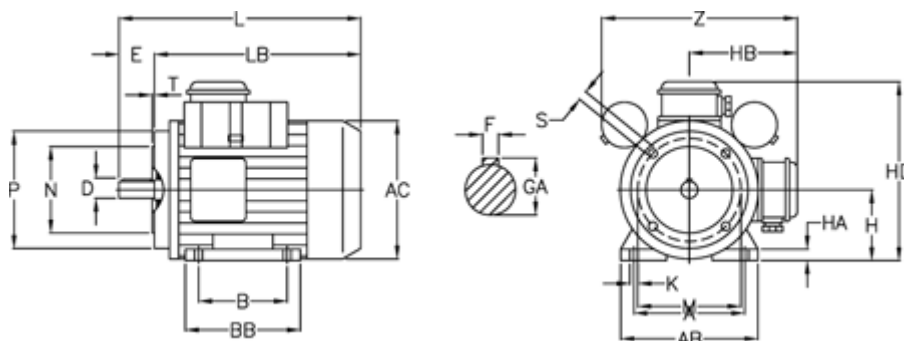

Data Sheet

Article number: 25025666002

Description: ICME Single-phase motor MD71 B6 0,25KW
6 - 900 rpm 1x230 Volt 50Hz B3/B14 with starting & running capacitor

Measures

A = 112	H = 71	P = 105
AB = 144	HA = 12	S = M6
AC = 137	HB = 107	T = 2.5
B = 90	K = 7	Z = 210
D = 14	L = 268	
E = 30	LB = 238	
F = 5	M = 85	
GA = 16	N = 70	